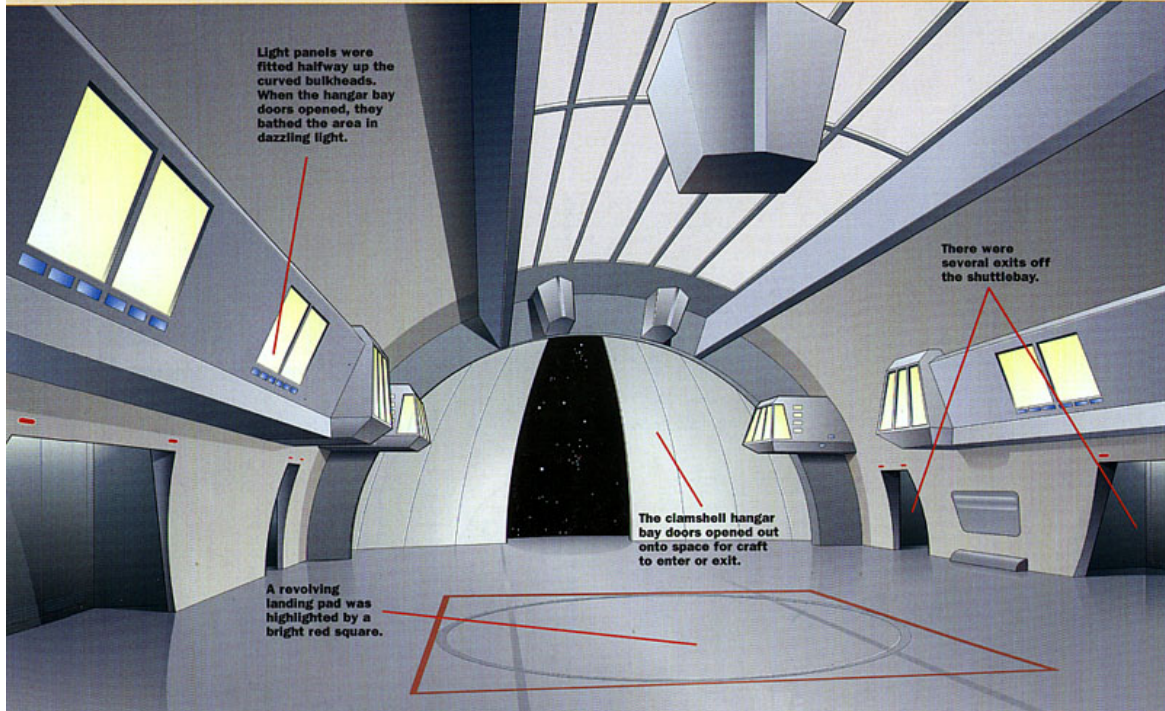

## Features of the shuttlebay

With the exception of the circular launch pad, which was outlined by a red square, the floor had no other significant features. The launch pad was not located directly by the hangar doors but in the center of the shuttlebay, so the shuttle had to travel a short distance along the floor before lifting off into space. This necessitated the smooth, reflective ground surface that contributed to the bright lighting effect.